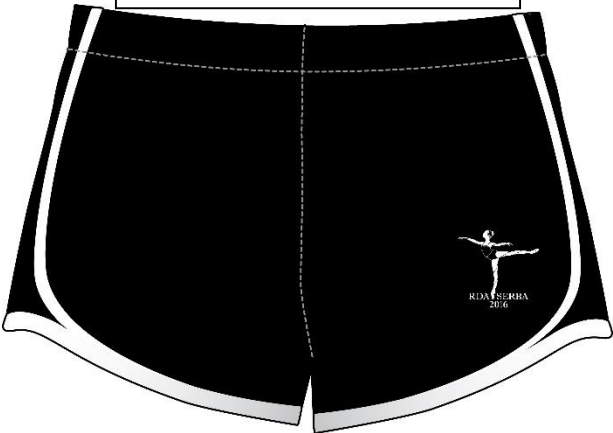

Take a Glimpse at the RDA/SERBA 2016 Merchandise!

Short Sleeved T-crew neck  
Member Companies listed on back  
coed sizing  
YM-AD 2XL

Junior Sized T-longer length  
Available in Plum, Aqua, and Silver

Long Sleeved T (logo on back side shown)  
Available in Black or White (with lavender ink)

Shorts (Close up of Logo inset)

Sweatshirt  
Available in Black and Grey