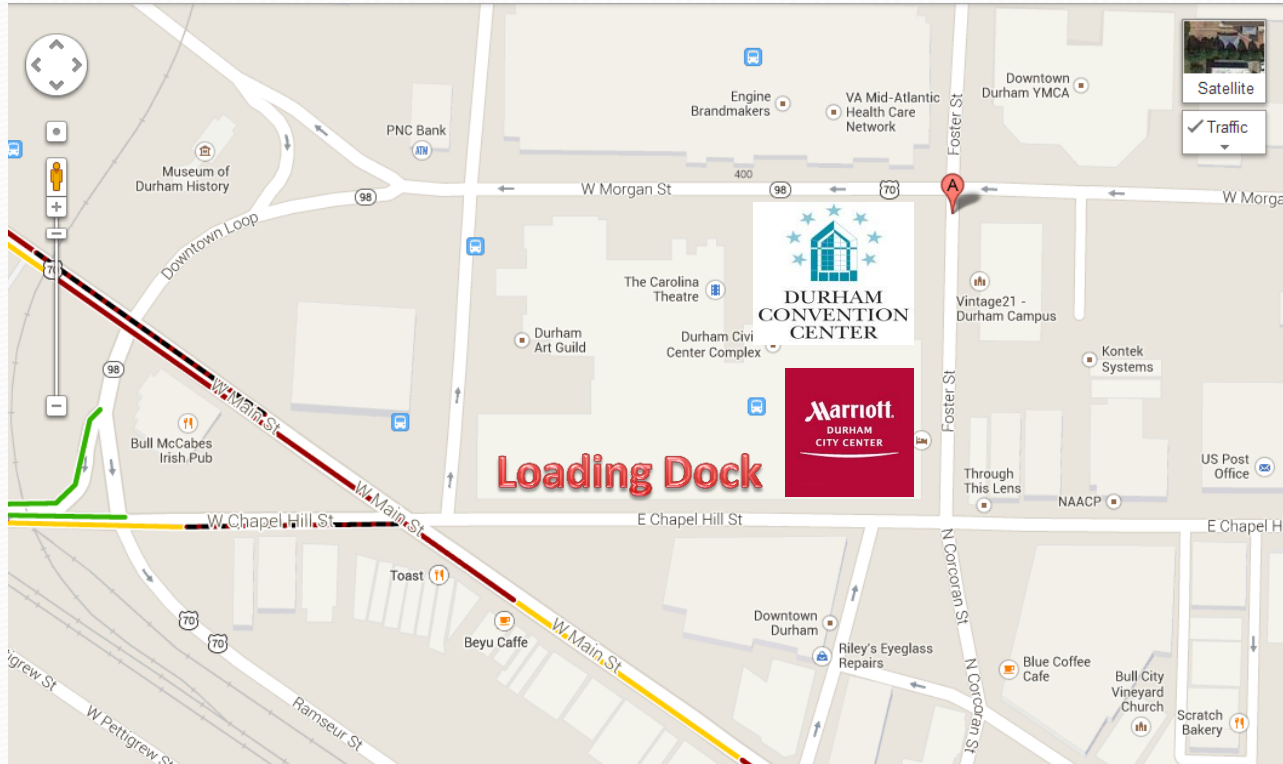

## Physical Address:

301 W. Morgan Street  
Durham, NC 27701

**Loading Dock Address:**  
**152 E. Chapel Hill Street**  
**Durham, NC 27701**

**GLOBAL  
SPECTRUM**  
a subsidiary of COMCAST SPECTACOR

## DURHAM CONVENTION CENTER

**Loading Dock  
Address:  
152 E. Chapel  
Hill Street  
Durham, NC  
27701**

*Vendors are encouraged to use our loading dock on the corner of Foster Street and E. Chapel Hill Street.*

*We have a handful of carts available, so we encourage vendors to bring a dolly if they have one.*

*Only 3-4 vendor vans/vehicles can fit in the dock at one time. It's a one hour parking zone.*

*Once you're finished unloading, you may park your vehicle at one of the city parking decks on our block.*

*The most convenient is the Centre Parking Deck on W. Morgan Street (directly across from our main entrance).*

*It's \$3 a day per car for parking. They usually take payment at the entrance. Please be prepared to pay cash.*