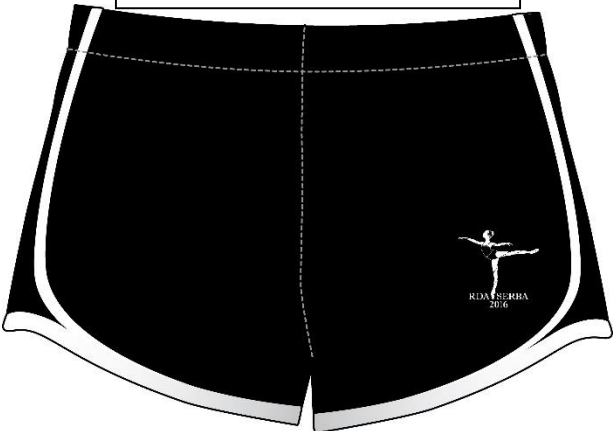

Take a Glimpse at the RDA/SERBA 2016 Merchandise!

Short Sleeved T-crew neck  
Member Companies listed on back  
coed sizing  
YM-AD 2XL

Junior Sized T-longer length  
Available in Plum, Aqua, and Silver

Long Sleeved T (logo on back side shown)  
Available in Black or White (with lavender ink)

Shorts (Close up of Logo inset)

Sweatshirt  
Available in Black and Grey